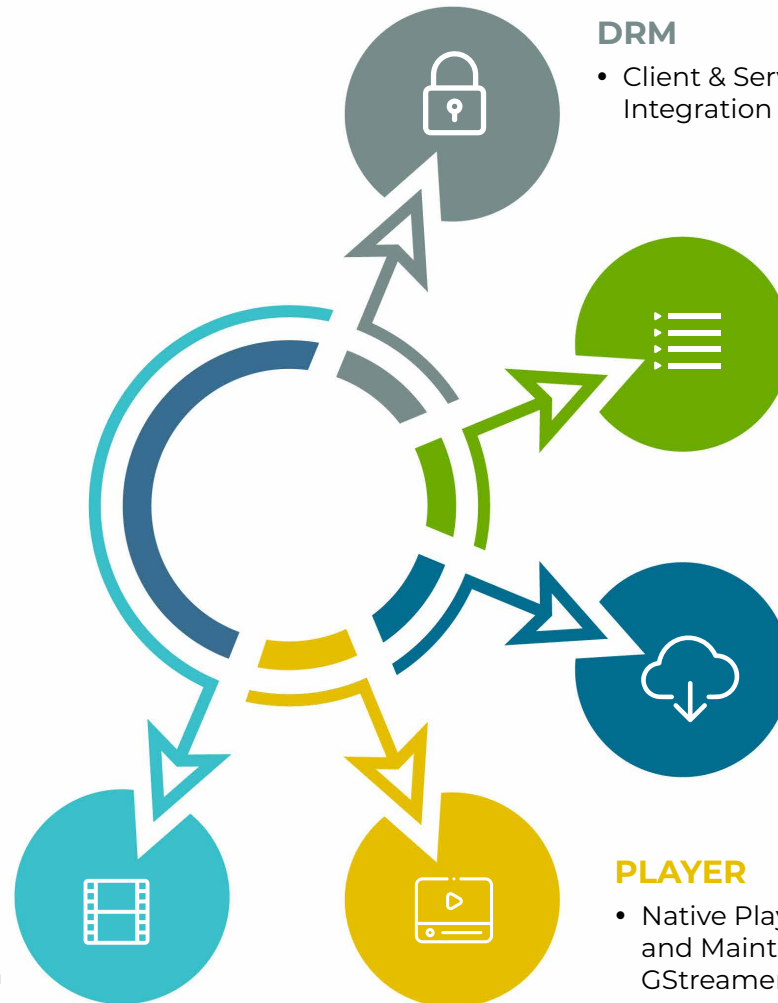

Streaming Media Services

TARGETED AD

- Targeted Ad on live
- Mid-roll Ad stitching on Replay
- Un-skippable Ads
- Pause Ad

DRM

- Client & Server Side DRM Integration and Support

PACKAGER

- Customise open source packager
- Engineering Services to key OTT development partners